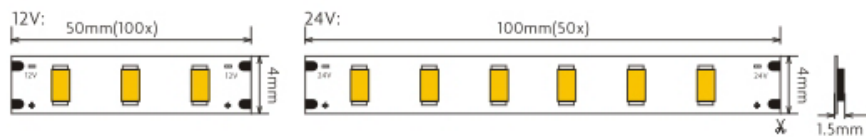

FOCUS ON LED STRIP LIGHTING

- HIGH CRI LED
- COLOR CONSISTENCY
- HIGH EFFICACY
- COLOR PURITY

2216 Series Flexible led strip

120 LEDs/m 7.2w/m

Low Decay	Long Lifespan >35000 hrs	3 YEAR
--------------	--------------------------------	------------------

Part No.	LED/m	Volt(DC)	CRI (Ra)	W/WW(K)	Power ± 5%	lm/m ± 5%	IPXX
LC120-N2216-W/WW-12/24-IP20	120	12V 24V	80-95	6500 3500 5500 2700 4500 2400	7.2W/M	585-625	IP20
LC120-W2216-W/WW-12/24-IP65						585-625	IP65
LC120-W2216-W/WW-12/24-IP66						585-625	IP66
LC120-W2216-W/WW-12/24-IP67						585-625	IP67
LC120-W2216-W/WW-12/24-IP68						585-625	IP68