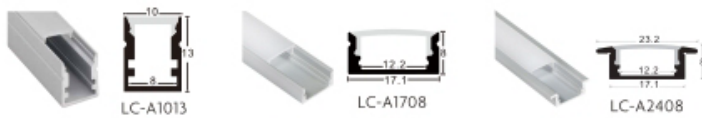

FOCUS ON LED STRIP LIGHTING

- HIGH CRI LED
- COLOR CONSISTENCY
- HIGH EFFICACY
- COLOR PURITY

2216 Series Flexible led strip

120 LEDs/m 7.2w/m

Low Decay	Long Lifespan >35000 hrs	3 YEAR
--------------	--------------------------------	------------------

Part No.	LED/m	Volt(DC)	CRI (Ra)	W/WW(K)	Power ± 5%	lm/m ± 5%	IPXX
LC120-N2216-W/WW-12/24-IP20	120	12V 24V	80-95	6500 3500 5500 2700 4500 2400	7.2W/M	585-625	IP20
LC120-W2216-W/WW-12/24-IP65						585-625	IP65
LC120-W2216-W/WW-12/24-IP66						585-625	IP66
LC120-W2216-W/WW-12/24-IP67						585-625	IP67
LC120-W2216-W/WW-12/24-IP68						585-625	IP68