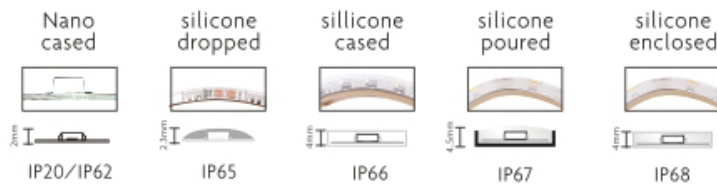

FOCUS ON LED STRIP LIGHTING

- HIGH CRI LED
- COLOR CONSISTENCY
- HIGH EFFICACY
- COLOR PURITY

2216 Series Flexible led strip

120 LEDs/m 7.2w/m

Low Decay	Long Lifespan >35000 hrs	3 YEAR
--------------	--------------------------------	------------------

Part No.	LED/m	Volt(DC)	CRI (Ra)	W/WW(K)	Power ± 5%	lm/m ± 5%	IPXX
LC120-N2216-W/WW-12/24-IP20	120	12V 24V	80-95	6500 3500 5500 2700 4500 2400	7.2W/M	585-625	IP20
LC120-W2216-W/WW-12/24-IP65						585-625	IP65
LC120-W2216-W/WW-12/24-IP66						585-625	IP66
LC120-W2216-W/WW-12/24-IP67						585-625	IP67
LC120-W2216-W/WW-12/24-IP68						585-625	IP68